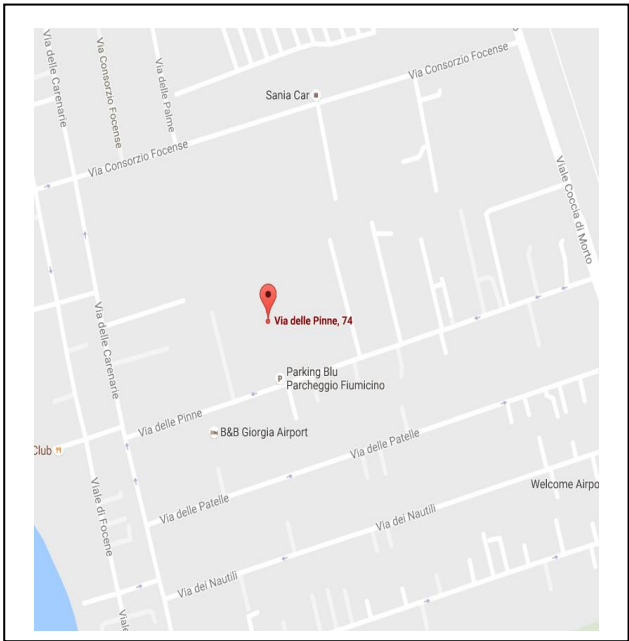

Return Instructions
 Please return your vehicle to the MDS Rome address as noted above. Follow signs to "Parking Blu". You will then be taken as close as possible to your departure terminal in a courtesy shuttle.
You must phone or email the return location 4 working days in advance to make your return appointment.

Google Map link
<https://www.google.co.nz/maps/place/Via+delle+Pinne,+74,+00054+Focene+RM,+Italy/@41.8049724,12.2201948,16.68z/data=!4m5!3m4!1s0x1325fa37522ba59f:0x9bb3b993e24e1324!8m2!3d41.8047927!4d12.2196323>

From Florence:

Take the A1/E35 motorway towards Rome. Then take the Grande Raccordo Anulare (GRA – A90) exit, towards Fiumicino Apt, exit 30. Important: the MDS/Rome centre is located in the zone Parking Blu – Via delle Pinne, 74 – Fiumicino

From Naples:

Take the A1/E45 motorway towards Rome. Then take the Grande Raccordo Anulare (GRA – A90) exit, towards Fiumicino Apt, exit 30. Important: the MDS/Rome centre is located in the zone Parking Blu – Via delle Pinne, 74 – Fiumicino