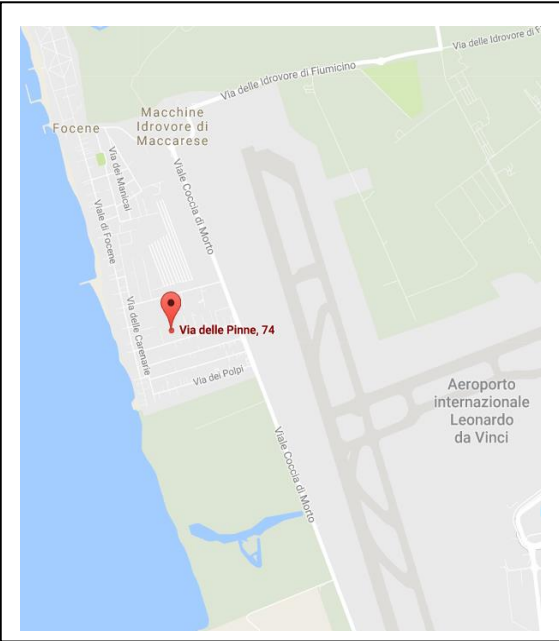

Return Instructions
 Please return your vehicle to the MDS Rome address as noted above. Follow signs to "Parking Blu". You will then be taken as close as possible to your departure terminal in a courtesy shuttle.
You must phone or email the return location 4 working days in advance to make your return appointment.

Google Map link
<https://www.google.co.nz/maps/place/Via+delle+Pinne,+74,+00054+Focene+RM,+Italy/@41.8049724,12.2201948,16.68z/data=!4m5!3m4!1s0x1325fa37522ba59f:0x9bb3b993e24e1324!8m2!3d41.8047927!4d12.2196323>

From Florence:

Take the A1/E35 motorway towards Rome. Then take the Grande Raccordo Anulare (GRA – A90) exit, towards Fiumicino Apt, exit 30. Important: the MDS/Rome centre is located in the zone Parking Blu – Via delle Pinne, 74 – Fiumicino

From Naples:

Take the A1/E45 motorway towards Rome. Then take the Grande Raccordo Anulare (GRA – A90) exit, towards Fiumicino Apt, exit 30. Important: the MDS/Rome centre is located in the zone Parking Blu – Via delle Pinne, 74 – Fiumicino