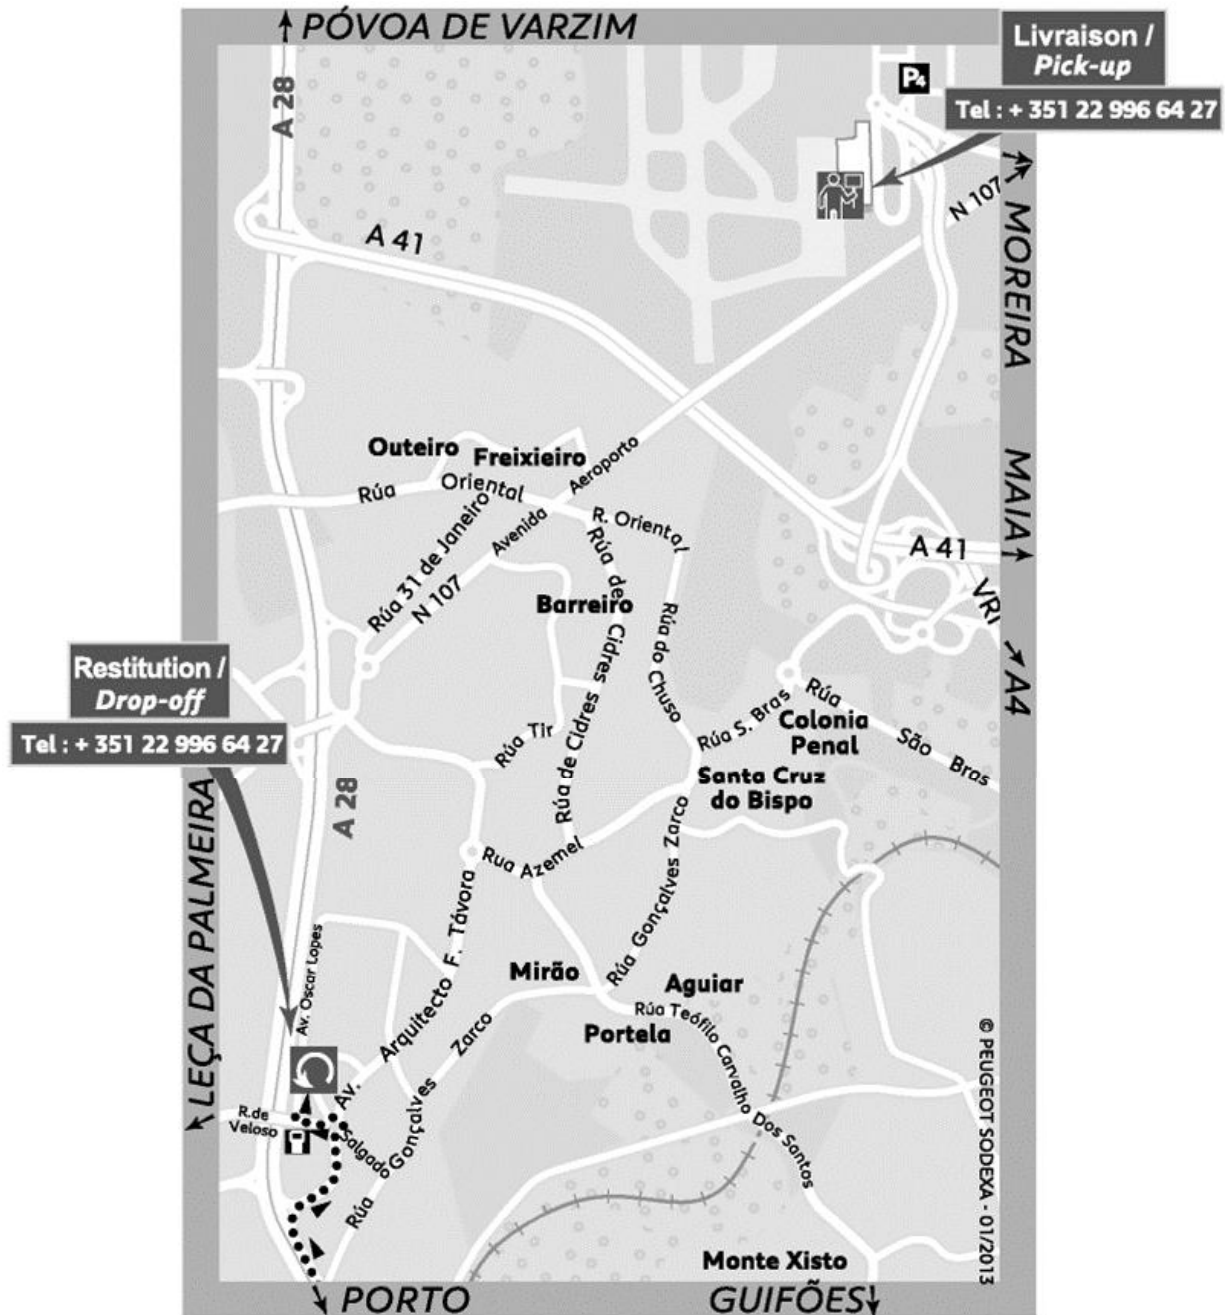

Porto Airport

Copyright 2019 – Peugeot EuroLease NZ
Phone: +64 9 5268928 – email: info@peugeoteurolease.co.nz