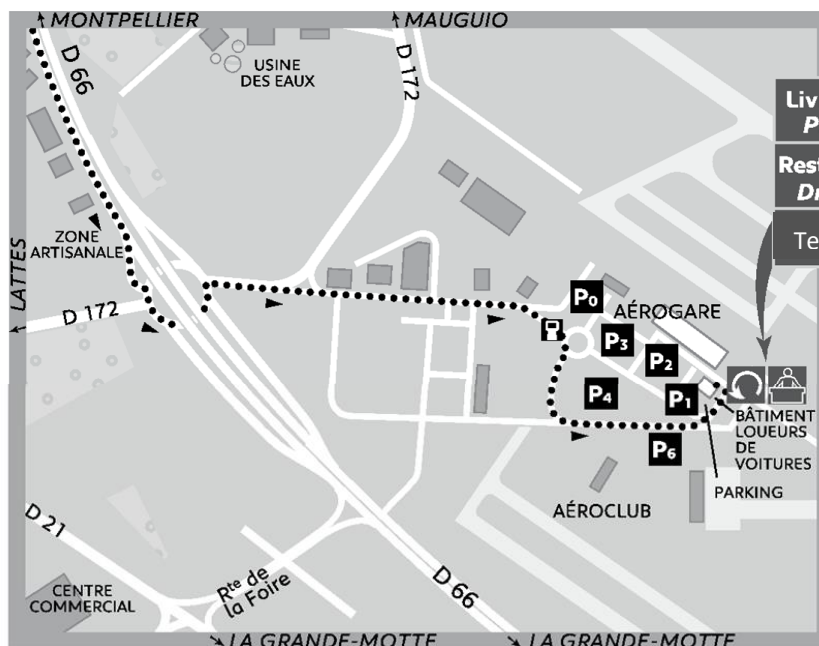

Open Hours:

Collections: Mon-Sun 8am-11pm
Returns: Mon-Sun 5am-8pm

Collection Instructions

Go to the "Autorapido" counter in the rental car building situated in the Rental Car park.
Unless you are arriving off a flight, you must phone or email the location to reconfirm your collection time 4 working days in advance.

Return Instructions

Please return your vehicle to the airport Rental Car park and park in an "Autorapido" space (at the end of the car park, near the exit).
You must phone or email the return location 4 working days in advance to make your return appointment.

Take direction P1 car rental.
Turn right at first roundabout.
Follow P1 Car Rental, drive straight.

50m after the above sign you will turn left and after a simple barrier you will find the building for AUTORAPIDO.