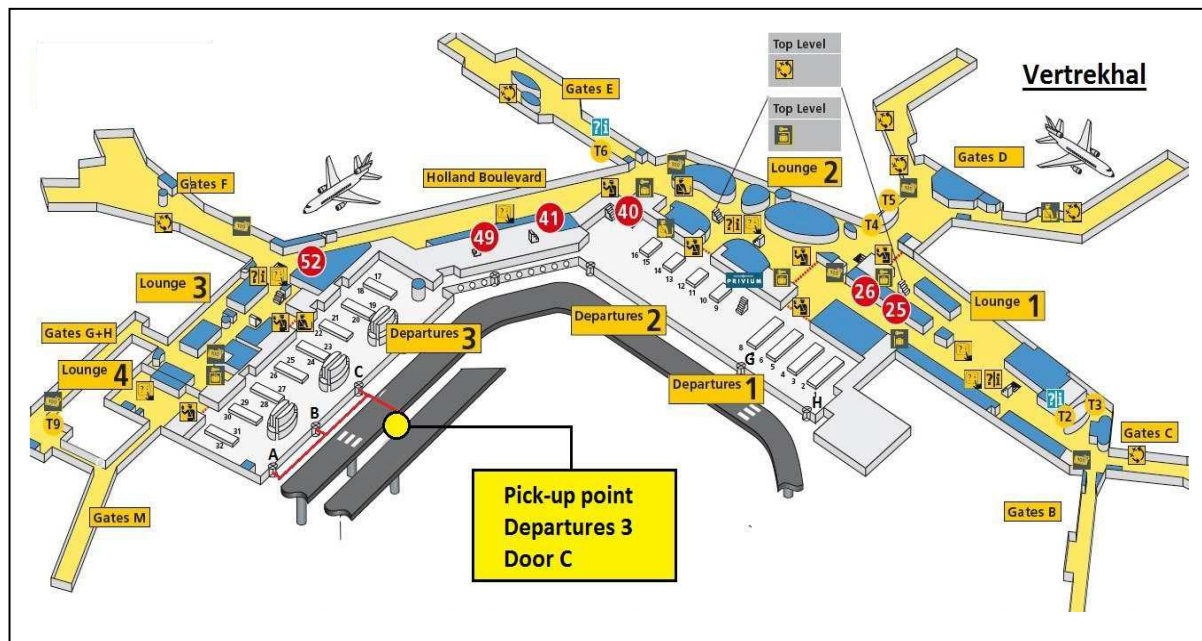

**Open Hours:**

Mon-Sun 6am-10pm  
(see below if outside these hours)

**Collection Instructions**

Upon your arrival at the airport, after collecting your luggage, contact Park & Fly on above phone number. Then follow the signs (up one floor from the arrivals hall) to Departures 3 and take the Door C exit. Cross the first lane and wait for the shuttle to collect you from the second lane, Park & Fly courtesy shuttle (10-15 mins after your call).

**Unless you are arriving off a flight, you must phone or email the location to reconfirm your collection time 4 working days in advance.**

**Return Instructions**

Please return your vehicle to the Park & Fly address as noted above. You will be returned to your departure terminal in a courtesy shuttle.

# Amsterdam Schiphol Airport

**ADDITIONAL DIRECTIONS TO FIND PARK & FLY BV**

**Via the A4, from Amsterdam towards Den Haag (The Hague)** - On the A4, take Exit 5 (Roelofarendsveen), underneath the exit, at the traffic lights, go to the left and then to the right at the first roundabout. Park & Fly BV is on the right, 50m away, in the building A4 Mall.

**Via the A5, from Alkmaar/Haarlem towards Den Haag (The Hague)** - On the A5, take Exit A4 towards Den Haag (The Hague). On the A4, take Exit 5 (Roelofarendsveen), underneath the exit, at the traffic lights, go to the left and then to the right at the first roundabout. Park & Fly BV is on the right, 50m away, in the building A4 Mall.